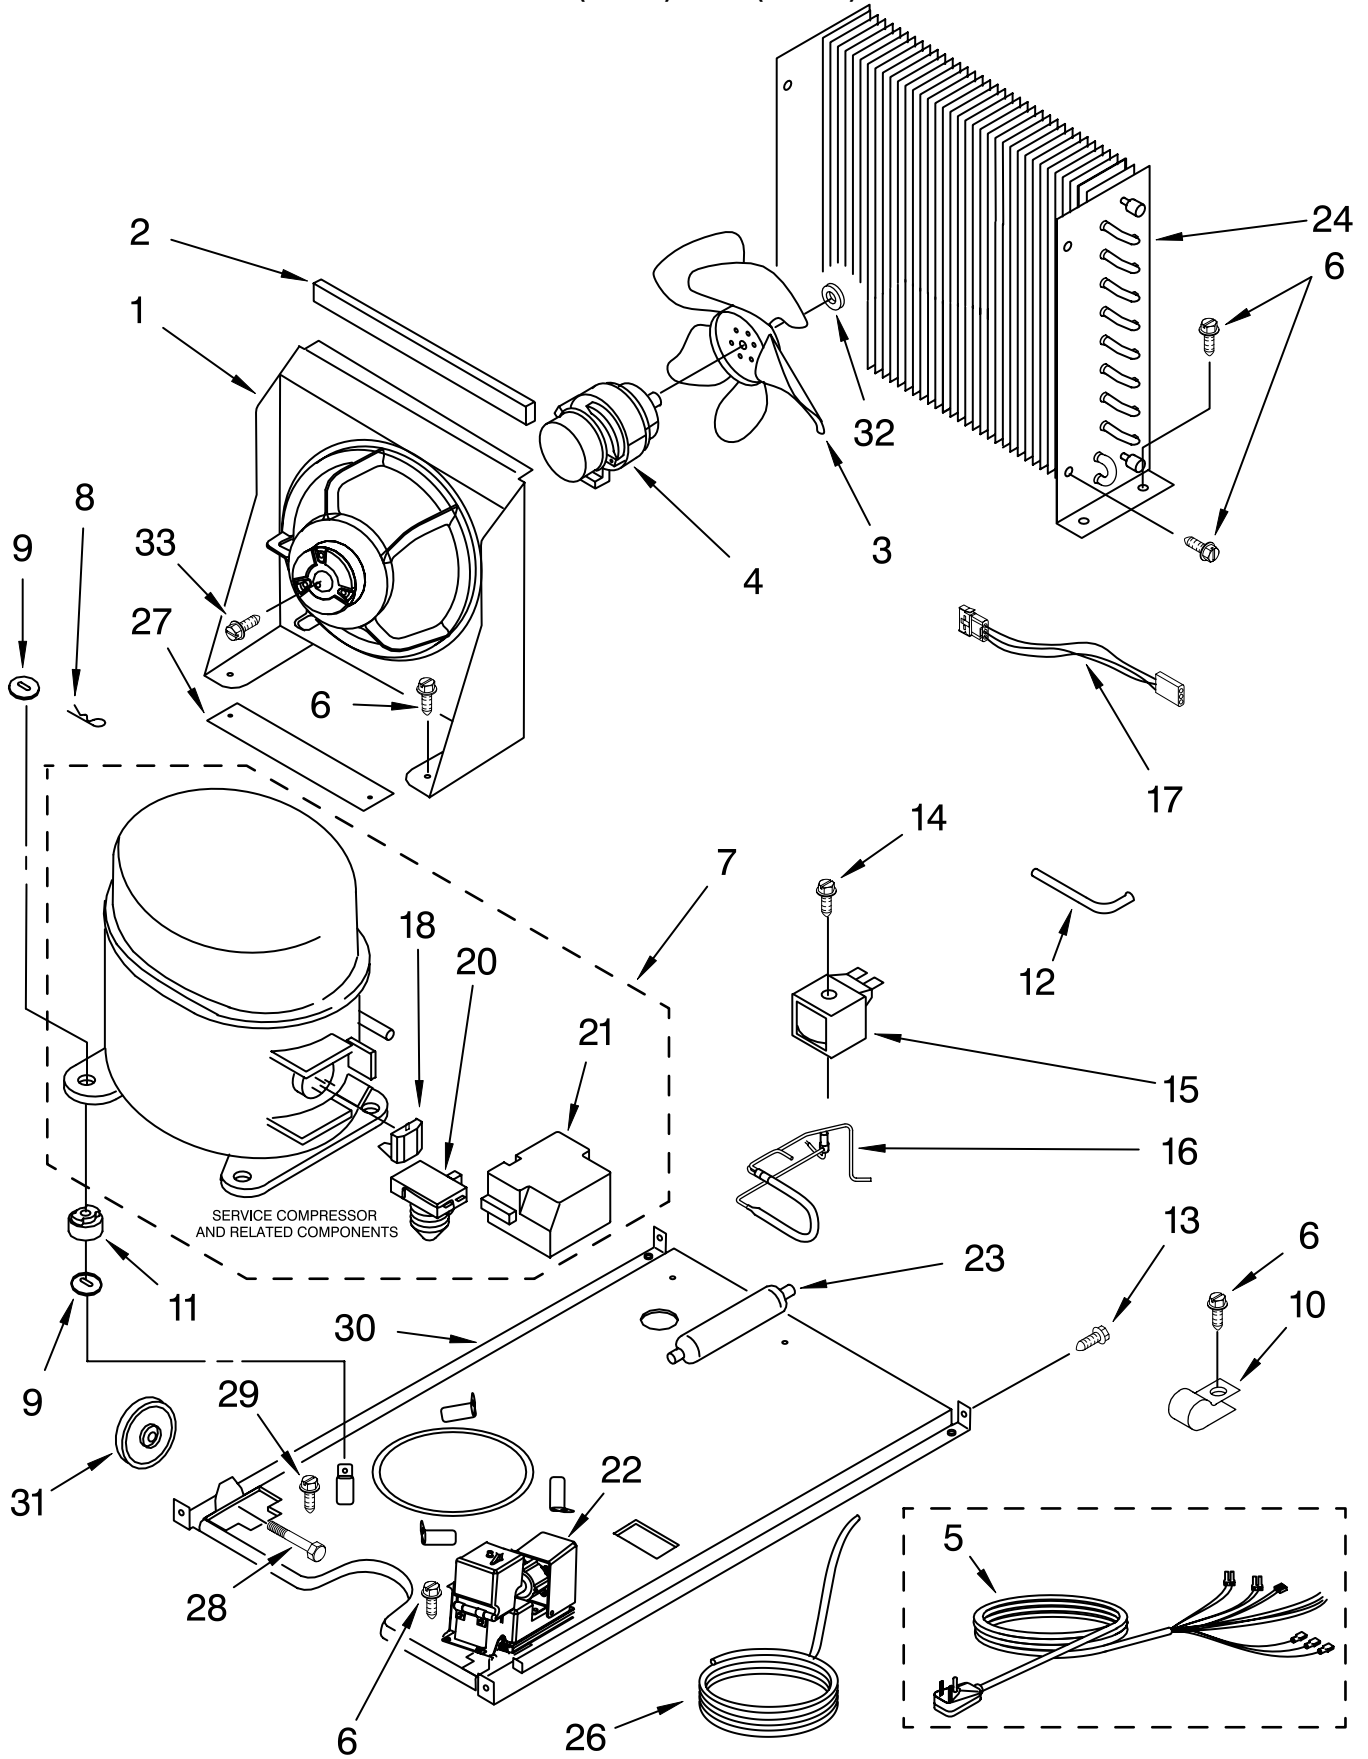

UNIT PARTS

For Models: KUIS155HPW3, KUIS155HPB3
(WHITE) (BLACK)

FOR ORDERING INFORMATION REFER TO PARTS PRICE LIST

UNIT PARTS

For Models: KUIS155HPW3, KUIS155HPB3
(WHITE) (BLACK)

Illus. No.	Part No.	DESCRIPTION
1	2185532	Bracket, Fan Mtg.
2	2185675	Pad, Foam
3	2190685	Blade, Fan
4	2188537	Motor, Fan
5		Wiring Harness, Complete Unit (See #11 On Control Panel Parts Page)
6	304392	Screw 8-18 X 1/2
7	2208370	Compressor
8	A201435	Clip, Mounting
9	A201441	Shim (8)
10	2185960	Clamp (Power Cord)
11	2185965	Grommet (4)
12	2208415	Tube, Process
13	489423	Screw
14	489472	Screw
15	759112	Coil, Solenoid
16	2208413	Valve, Body
17	2187267	Wiring Harness, Condenser Fan
18	2217223	Overload
20	2217224	Relay, Start
21	2208371	Cover, Terminal
22	2208534	Pump, Drain
23	2209223	Drier
24	2185529	Condenser
26	2208432	Tube, Drainage
27	2185858	Pad, Foam (2)
28	3370389	Screw 10-32X15/16
29	488500	Screw, Ground 8-32 X 3/8
30	2185511	Base, Unit
31	302819	Wheel
32	486692	Nut, Speed
33	489494	Screw 8-32 X 3/4

REFRIGERANT CHARGE

6.5 OZ. (R134A)